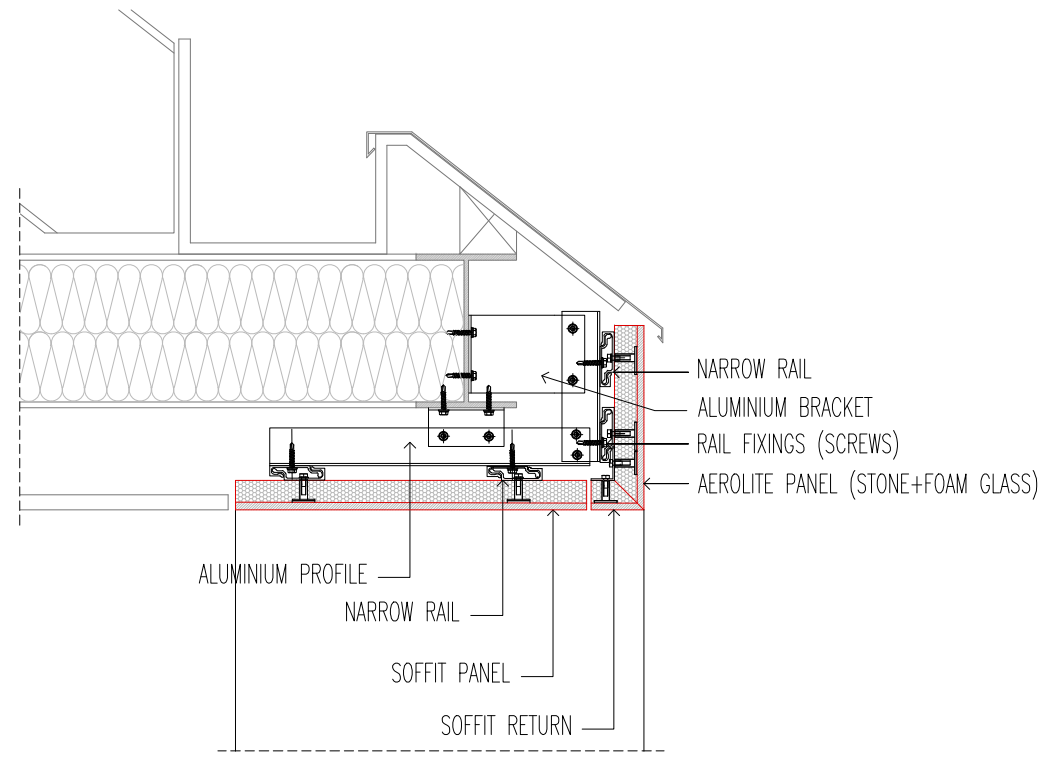

1 EAVE DETAIL
TD03

2 EAVE DETAIL
TD03

STONESCREEN™
info@stonescreen.com
www.stonescreen.com

Unit 20
Maylands Business
Park Redbourn Road
Hemel Hempstead
Hertfordshire
HP2 7ES, UK

TITLE
TYPICAL EAVE DETAILS

DRAWING no.
TD03

DATE

NOTE: